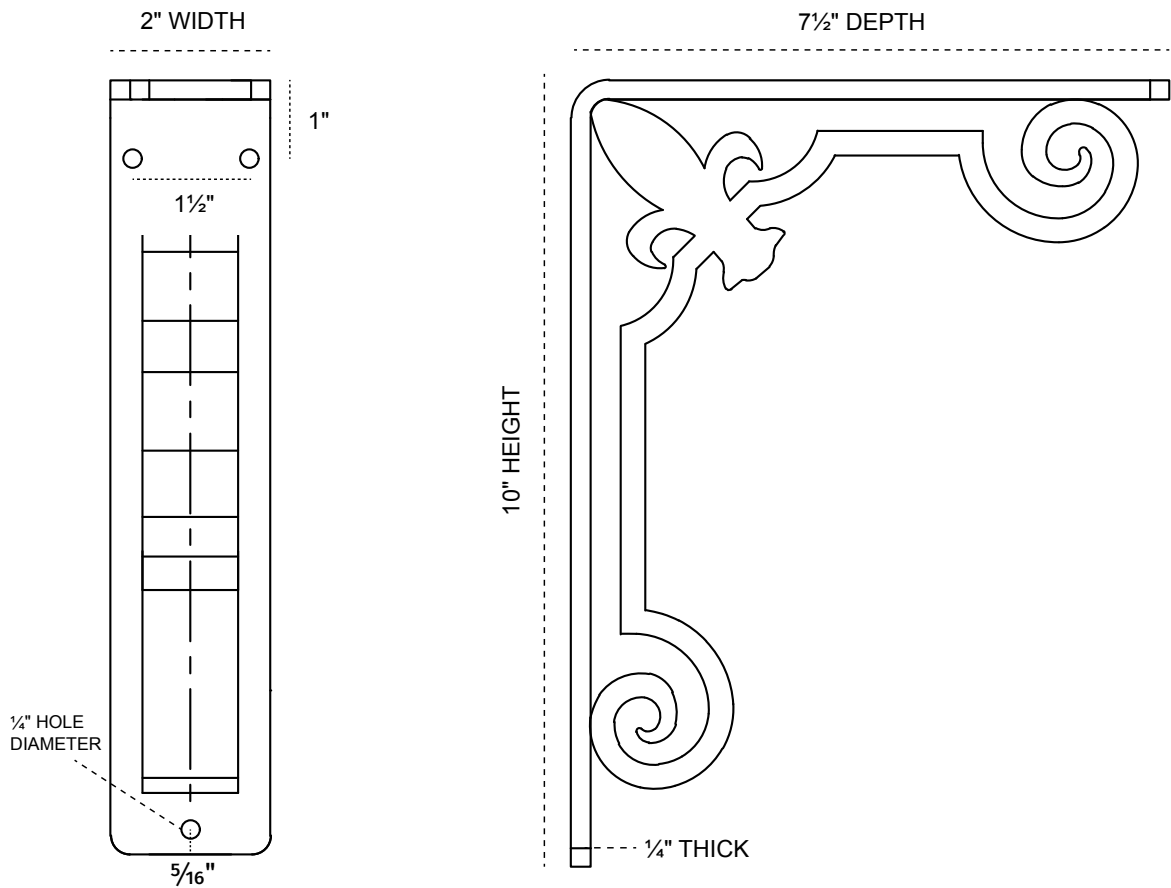

2-INCH W X 7½-INCH D X 10-INCH H FLEUR-DE-LIS TRIPLE BRACE BRACKET

FRONT PROFILE

SIDE PROFILE

HEAVY-DUTY 1/4" THICK

AVAILABLE IN:
POWDER COATED BLACK

BKTM02X07X10TFL

P:866.607.0453 | F: 866.591.3143
2300 W. Main St. | Clarksville, TX 75426
sales@ekenamillwork.com | www.ekenamillwork.com